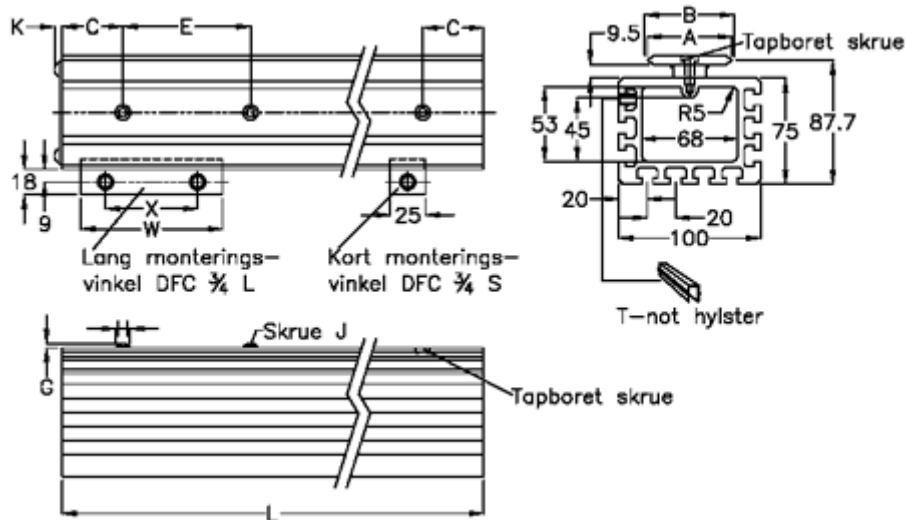

Article number: 0571359361

Description: Hepco GV3 slide beam SB M 44 L5936 P1

Measures

A	= 44	K	= 5.5
B	= 44.81	L	= 5936
C	= 43	Long mounting angle	= DFC4S
E	= 90	Precision type	= P1
For bearing	= AU 44 34	Short mounting angle	= DFC4L
G	= 3.3	W	= 100
H	= 10.5	Weight kg/1000	= 10.0
J	= M6	x	= 65